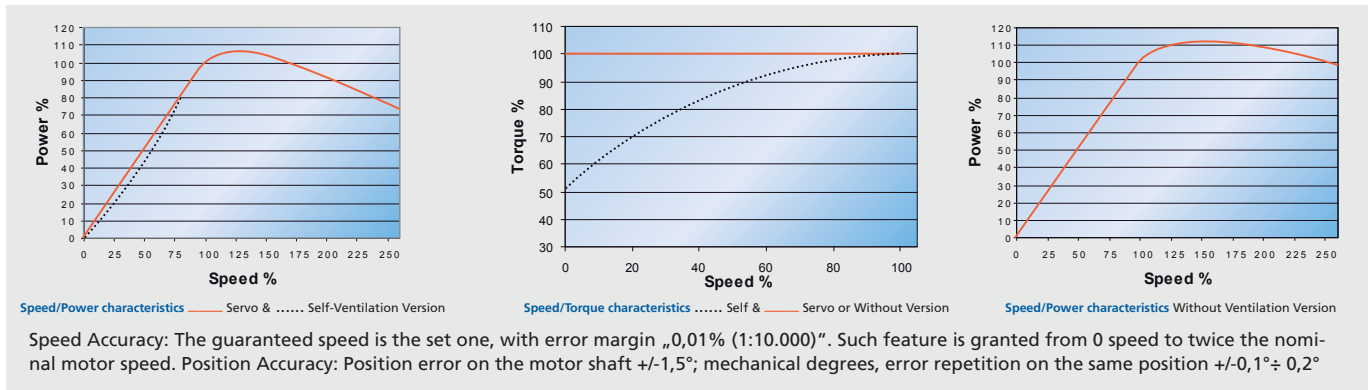

SSP – The only sensorless drive system
ensuring absolute speed accuracy

Main Characteristics:

- Speed accuracy
- Position accuracy
- Efficiency

For more information: www.reel.it

SSP – The only sensorless drive system ensuring absolute speed accuracy